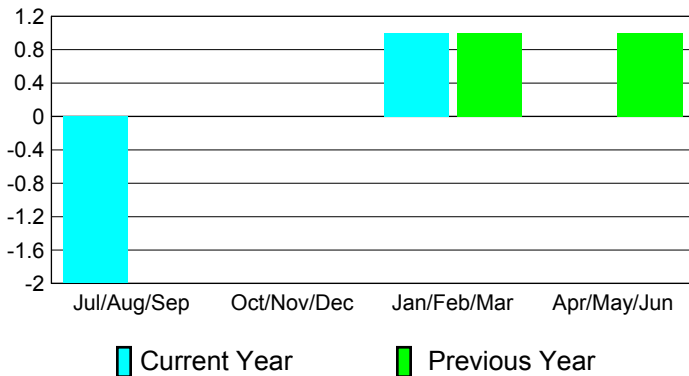

2010-2011 GMT Reports for District (or Undistricted) **District 310 A2**

GMT: **SOMSAKDI LOVISUTH**

Location: **THAILAND**

GMT CA: **5**

CLUBS

**Club Results
2010-2011**

**Clubs
2009-2010**

Month	New Club Goal	Actual New Clubs	Actual Dropped Clubs	Gain/Loss of Clubs	Gain/Loss of Clubs
Jul/Aug/Sep	0	0	-2	-2	0
Oct/Nov/Dec	0	0	0	0	0
Jan/Feb/Mar	0	1	0	1	1
Apr/May/June	0	0	0	0	1
Totals	0	1	-2	-1	2

Club Results 2010-2011

Goal, New, Dropped, Gain/Loss

Comparison of Club Gain/Loss

Current Year Compared to the Previous Year

YTD Status Quo Clubs 2010-2011

Status Quo Clubs Compared to Status Quo Members

MEMBERSHIP