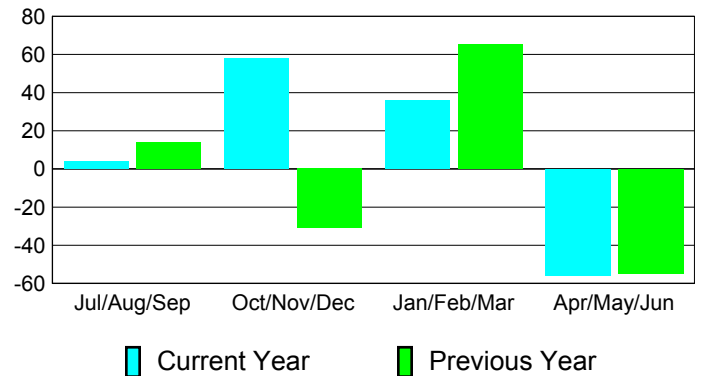

**Membership Results
2010-2011**

**Membership
2009-2010**

Month	Net Memb Goal	Actual New Memb	Actual Dropped Memb	Gain/Loss of Memb	Gain/Loss of Memb
Jul/Aug/Sep	0	21	-17	4	14
Oct/Nov/Dec	0	114	-56	58	-31
Jan/Feb/Mar	0	44	-8	36	65
Apr/May/June	0	51	-107	-56	-55
Totals	0	230	-188	42	-7

Membership Results 2010-2011

Goal, New, Dropped, Gain/Loss

Comparison of Membership Gain/Loss

Current Year Compared to the Previous Year

Gender Comparison 2010-2011

Jul/Aug/Sep

Oct/Nov/Dec

Jan/Feb/Mar

Apr/May/June

Male

Female