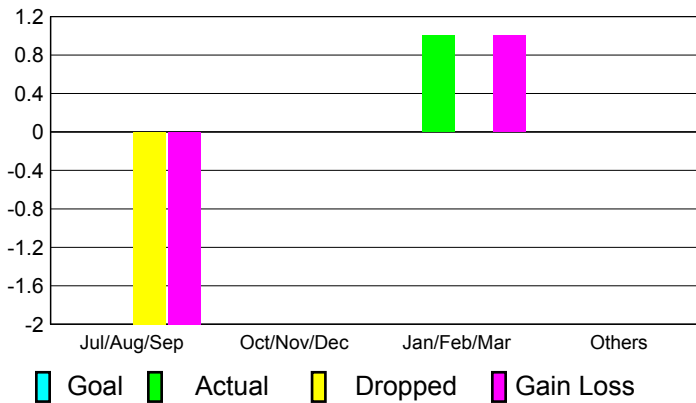

2010-2011 GMT Reports for District (or Undistricted) **District 310 A2**

GMT: **SOMSAKDI LOVISUTH**

Location: **THAILAND**

GMT CA: **5**

CLUBS

**Club Results
2010-2011**

**Clubs
2009-2010**

Month	New Club Goal	Actual New Clubs	Actual Dropped Clubs	Gain/Loss of Clubs	Gain/Loss of Clubs
Jul/Aug/Sep	0	0	-2	-2	0
Oct/Nov/Dec	0	0	0	0	0
Jan/Feb/Mar	0	1	0	1	1
Apr/May/June	0	0	0	0	1
Totals	0	1	-2	-1	2

Club Results 2010-2011

Goal, New, Dropped, Gain/Loss

Comparison of Club Gain/Loss

Current Year Compared to the Previous Year

YTD Status Quo Clubs 2010-2011

Status Quo Clubs Compared to Status Quo Members

MEMBERSHIP

**Membership Results
2010-2011**

**Membership
2009-2010**

Month	Net Memb Goal	Actual New Memb	Actual Dropped Memb	Gain/Loss of Memb	Gain/Loss of Memb
Jul/Aug/Sep	0	21	-17	4	14
Oct/Nov/Dec	0	114	-56	58	-31
Jan/Feb/Mar	0	44	-8	36	65
Apr/May/June	0	51	-107	-56	-55
Totals	0	230	-188	42	-7